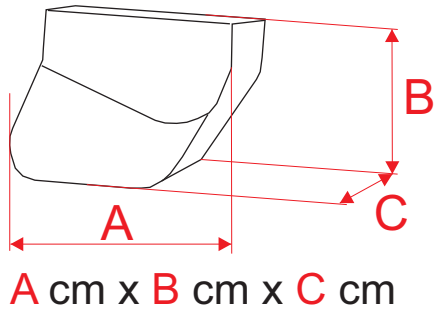

Design & dimensions specs

Quick release bolt on & Single sided bags

REF: 153
43 Ltr / Pair
Size:
52 x 30,5 x 16,5

REF: 154
42 Ltr / Pair
Size:
44,5 x 30 x 15,5

REF: 156
42 Ltr / Pair
Size:
54 x 34 x 16,5

REF: 237
52 Ltr / Pair
Size:
56 x 34 x 19

REF: 274
7 Ltr / Pcs
Size:
27 x 36 x 14

REF: 275
7 Ltr / Pcs
Size:
27 x 37 x 14

REF: 281
5 Ltr / Pcs
Size:
29 x 24 x 11

REF: 282
5,5 Ltr / Pcs
Size:
37 x 26,5 x 11