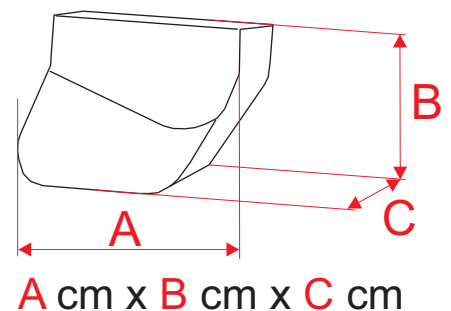

Universal Classic

Multi-fit Saddle bags

Trow over saddle bags

- # Universal fitting, Fits most bikes
- # Joined together with adjustable center joke
- # Iporex with fine leather finishing
- # Re-inforced
- # Saddlebag supports are recommended

Note:

Keep always a minimum of 6 cm between your exhaust and bag

Part Nr.	Description
CIL 130	Trow over saddlebags, Iporex with leather Finishing
CIL 130 A	Trow over saddlebags, Iporex with leather Finishing , Studded
CIL 135	Trow over saddlebags, Iporex with leather Finishing
CIL 135 A	Trow over saddlebags, Iporex with leather Finishing, Studded
CIL 138	Trow over saddlebags, Iporex with leather Finishing
CIL 138 A	Trow over saddlebags, Iporex with leather Finishing, Studded
CIL 140	Trow over saddlebags, Iporex with leather Finishing
CIL 2037	Trow over saddlebags, Iporex with leather Finishing