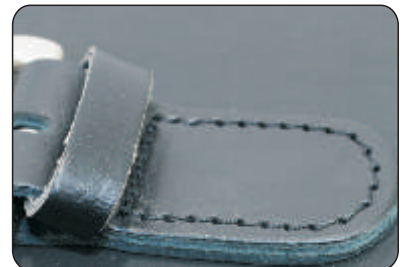

Part Nr. bags	Description	Notes	Part.nr Bag + mountingkit	Part nr. mounting bracket
HC 152	Saddlebags, Iparex	Black	HC 152 H10	BR.1015
HC 152 A	Saddlebags, Iparex, Studded	Black	HC 152 A H10	BR.1015
HCL 152	Genuine leather saddlebags	Black	HCL 152 H10	BR.1015