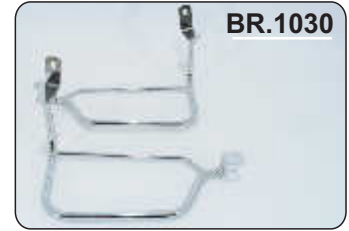

Quick release saddlebags

BR.1030

Part Nr. bags	Description	Notes	Part.nr Bag + mountingkit	Part nr. mounting bracket
HC 138	Saddlebags, Iparex	Black	HC 138 T4	BR.1030
HC 138 A	Saddlebags, Iparex, Studded	Black	HC 138 A T4	BR.1030
HCL 138	Genuine leather saddlebags	Black	HCL 138 T4	BR.1030
CL 150	Saddlebags, Iparex, Lockable	Black	CL 150 T4	BR.1030
HC 150	Saddlebags, Iparex	Black	HC 150 T4	BR.1030
HC 150 A	Saddlebags, Iparex, Studded	Black	HC 150 A T4	BR.1030
HCL 150	Genuine leather saddlebags	Black	HCL 150 T4	BR.1030

You can also fit next bags

Read the mountain instruction carefully.
Position of click-on system not defined.