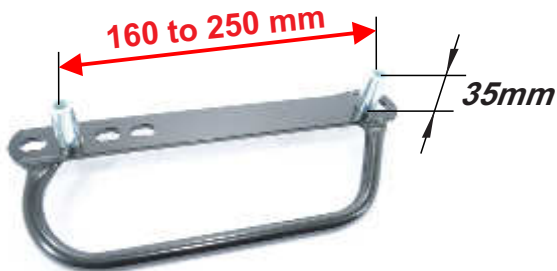

Universal brackets

Click-on bags

Our Longride Universal Click-on brackets can be used for center distances „X“ varying from 160 to 340 mm. With the universal brackets we deliver 8 distance holders of 35mm. Bolts are NOT included.

Before mounting read carefull the mounting instructions.

Distance holders of 35mm to be used if needed. 4 distance holders are made with inside diam. 8mm bolts, 4 pcs made with inside diam. of 10mm bolts. Please check that the bags are not touching the rear swing arm on maximum suspension. If needed add extra distance holders.

Ref. BR.1100

Ref. BR.1101

Part Nr. Bracket	Description	Color	Unit
BR.1100	Universal bracket, bolt center distance from 160mm till 250mm + distance holders	Black	Pair
BR.1101	Universal bracket, bolt center distance from 250mm till 340mm + distance holders	Black	Pair