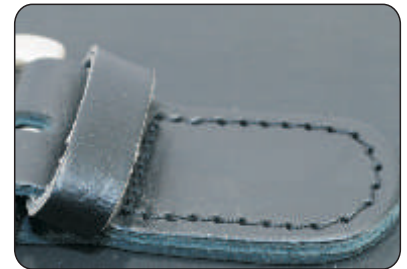

Part Nr. bags	Description	Notes	Part.nr Bag + mountingkit	Part nr. mounting bracket
CL 147	Saddlebags, Iporex, Lockable	Black	CL 147 S4	BR.1016
HC 147	Saddlebags, Iporex	Black	HC 147 S4	BR.1016
HC 147 A	Saddlebags, Iporex, Studded	Black	HC 147 A S4	BR.1016
HCL 147	Genuine leather saddlebags	Black	HCL 147 S4	BR.1016