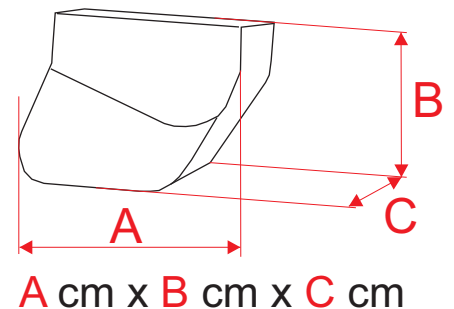

CUS 138 W BRO

Part Nr. bags	Description	Color	Dimensions AxBxC	Volume
CUS 121 W	Toolbag waxed cotton/leather	Brown and Khaki	26 x diam 10.5 cm	2.0 Ltr
CUS 124 W	Toolbag waxed cotton/leather	Brown and Khaki	30 x 15 x 6 cm	1.5 Ltr
CUS 125 W	Toolbag waxed cotton/leather	Brown and Khaki	25 x 9 x 4 cm	0.0 Ltr
CUS 136 W	Rollerbag waxed cotton/leather	Brown and Khaki	53 x 28 cm	32.5 Ltr
CUS 138 W	Rollerbag waxed cotton/leather	Brown and Khaki	38 x 28 cm	17.2 Ltr
CWT 001	Watertight inner rainbag	Black	26 x 35 x 12 cm	11 Ltr
CWT 002	Watertight inner rainbag	Black	50 x 25 x 25 cm	31 Ltr