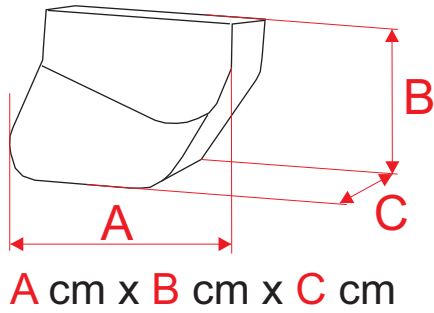

We wish you much pleasure with your purchase and please feel free to give your comments on our Facebook page.

TECHNICAL PACK FOR BIKERS

www.longride.be

Design & dimensions specs

Click-on bags

REF: 137
24 Ltr / Pair
Size:
41 x 27,5 x 16,5

Dimensions: 41cm (top width), 32cm (top width), 26cm (bottom width), 27.5cm (height), 15cm (height), 6cm (height), 16.5cm (depth).

REF: 138
42 Ltr / Pair
Size:
48 x 34 x 15,5

Dimensions: 48cm (top width), 30cm (top width), 38cm (bottom width), 34cm (height), 19.5cm (height), 15.5cm (depth).

REF: 145
38 Ltr / Pair
Size:
49 x 30 x 15,5

Dimensions: 49cm (top width), 30cm (top width), 15.5cm (depth), 30cm (height), 14cm (height), 15.5cm (depth).

REF: 146
21 Ltr / Pair
Size:
39 x 31 x 11,5

Dimensions: 39cm (top width), 22cm (top width), 8cm (top width), 31cm (height), 11cm (height), 7cm (height), 11.5cm (depth), 33cm (bottom width).

REF: 147
34 Ltr / Pair
Size:
49,5 x 30 x 14,5

Dimensions: 49.5cm (top width), 7.5cm (top width), 27cm (top width), 15cm (top width), 15cm (bottom width), 14.5cm (depth), 30cm (height), 10.5cm (height), 6cm (height), 17cm (height).