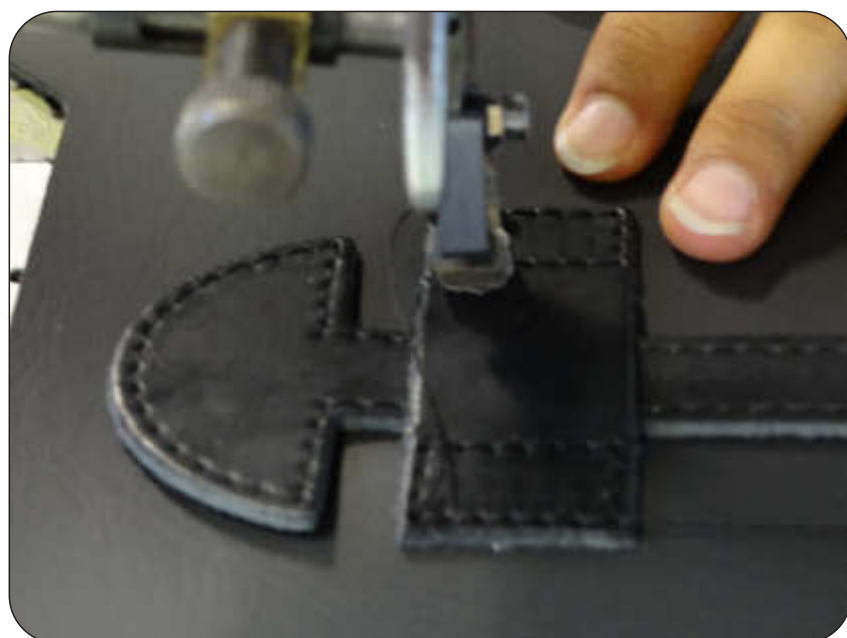

NOTES:

WWW.LONGRIDE.BE

DISCLAIMER

The information, services, products, and materials contained in this publication, including, without limitation, text, graphics, and links, are provided on an "as is" basis with no warranty. To the maximum extent permitted by law, LSP NV disclaim all representations and warranties, express or implied, with respect to such information, services, products, and materials, including but not limited to warranties of merchantability, fitness for a particular purpose, title, non infringement, freedom from computer virus, and implied warranties arising from course of dealing or course of performance. In addition, LSP NV do not represent or warrant that the information accessible via this publication is accurate, complete or current. Design, price and availability information are subject to change without notice.

LIMITATION OF LIABILITY:

In no event shall LSP NV be liable for any direct, indirect, special, punitive, incidental, exemplary or consequential damages, or any damages whatsoever, even if LSP NV has been previously advised of the possibility of such damages, whether in an action under contract, negligence, or any other theory, arising out of or in connection with the use, inability to use, or performance of the information, services, products, and materials available from this publication. These limitations shall apply notwithstanding any failure of essential purpose of any limited remedy. Because some jurisdictions do not allow limitations on how long an implied warranty lasts, or the exclusion or limitation of liability for consequential or incidental damages, the above limitations may not apply to you.

IMAGES, LOGO'S & TRADEMARKS & COPY WRITE:

The information and images on this publication may not in any way be used or reproduced in any manner, or for any purpose, without the express written permission, of LSP NV.

LINKS TO EXTERNAL SITES:

This publication may contain links to other publications that are owned and operated by third party vendors and other third parties (hereafter referred to as "Externals"). You acknowledge that LSP NV is not responsible for the availability of, or the content located on or through, any Externals. You should contact the administrator or Webmaster for those Externals if you have any concerns regarding such content located on such Externals.

ADDITIONAL INFORMATION

Longride® logo is a registered trade mark of LSP NV. All changes in models or materials and mounting procedures reserved. LSP NV and its partners accept no liability for any direct or consequential damage or loss inflicted on motorcycles, drivers or third parties, resulting from using or mounting the products of LSP NV.