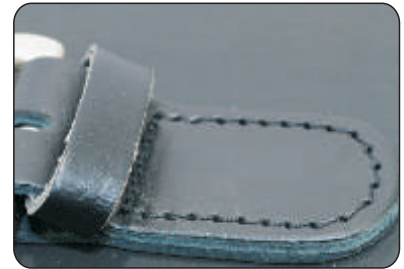

CIL 135 A
28 Ltr / Pair
Size
39,5 x 27 x 15