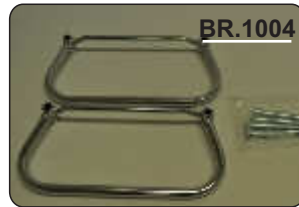

HC 153 A
53 Ltr / Pair
Size
52,5 x 33 x 15

Quick release saddlebags